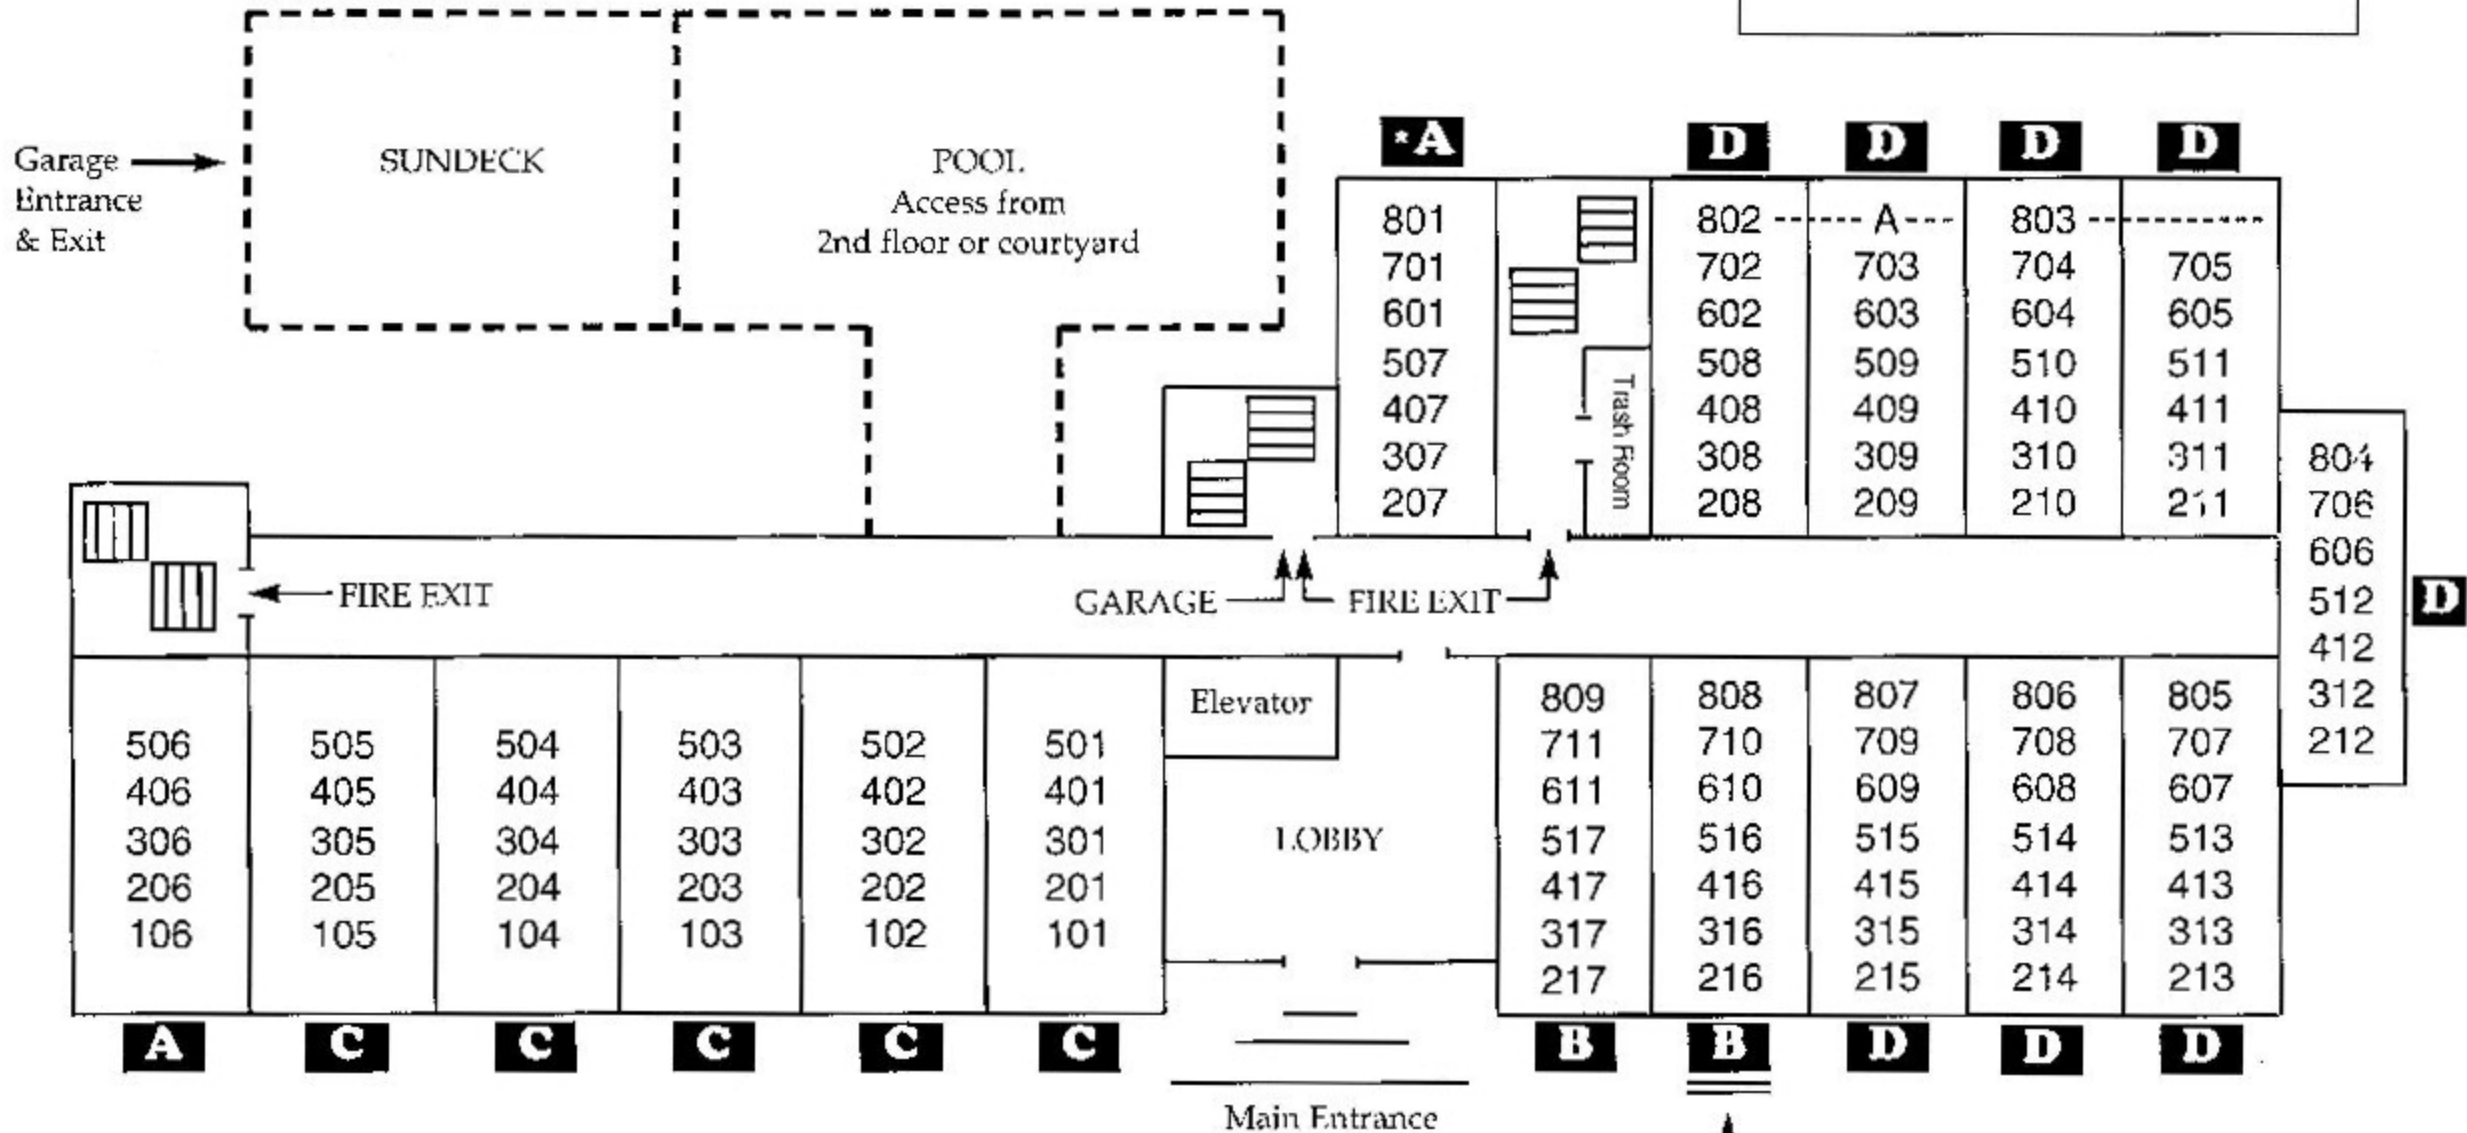

# One Virginia Avenue

## LOCATION SHEET

Note: Trash rooms are located on the 2nd thru 8th floor by the east stairwell.

1st floor tenants use the trash cans in the courtyard.

- A**: 2 br, 2 ba .....942 sq ft, \*884 sq ft
- B**: 1 br, 1 ba .....673 sq ft
- C**: 2 br, 1 ba .....712 sq ft
- D**: Studio .....540 sq ft